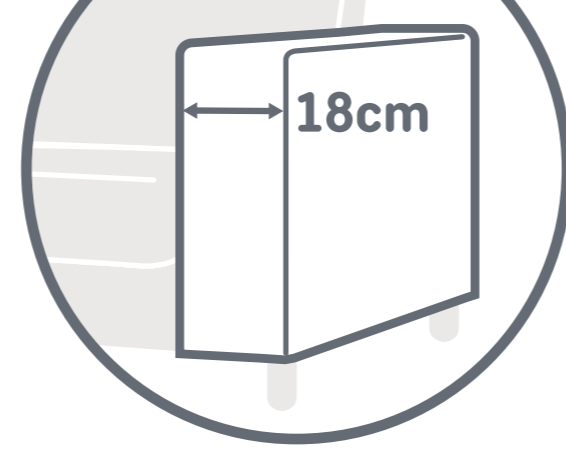

2
2002 Model
[View Product](#)

3
2005 Model
[View Product](#)

Q4

Q4

The height of sofa legs is...

A. 6cm

B. 12cm (Came with sofa)

4
1996 Model
[View Product](#)

5
2007 Model
[View Product](#)

C. 10cm (came with sofa/sold separately) or 12cm (sold separately)

Q5

Q5

The width of armrest is...

A. 18cm

B. 7.5cm

Q6