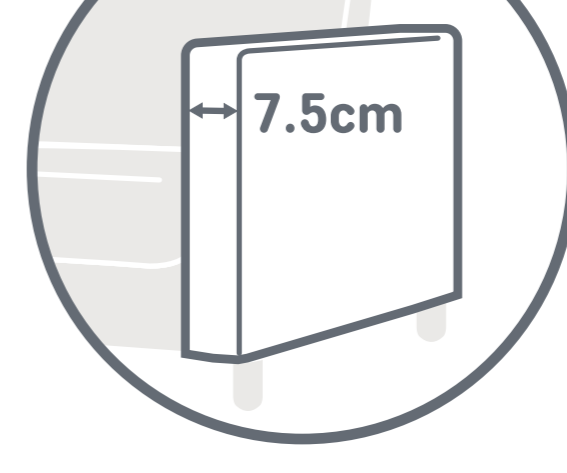

2
2002 Model
[View Product](#)

3
2005 Model
[View Product](#)

Q4

Q4

The height of sofa legs is...

A. 6cm

B. 12cm (Came with sofa)

4
1996 Model
[View Product](#)

5
2007 Model
[View Product](#)

C. 10cm (came with sofa/sold separately) or 12cm (sold separately)

Q5

Q5

The width of armrest is...

A. 18cm

B. 7.5cm

Q6